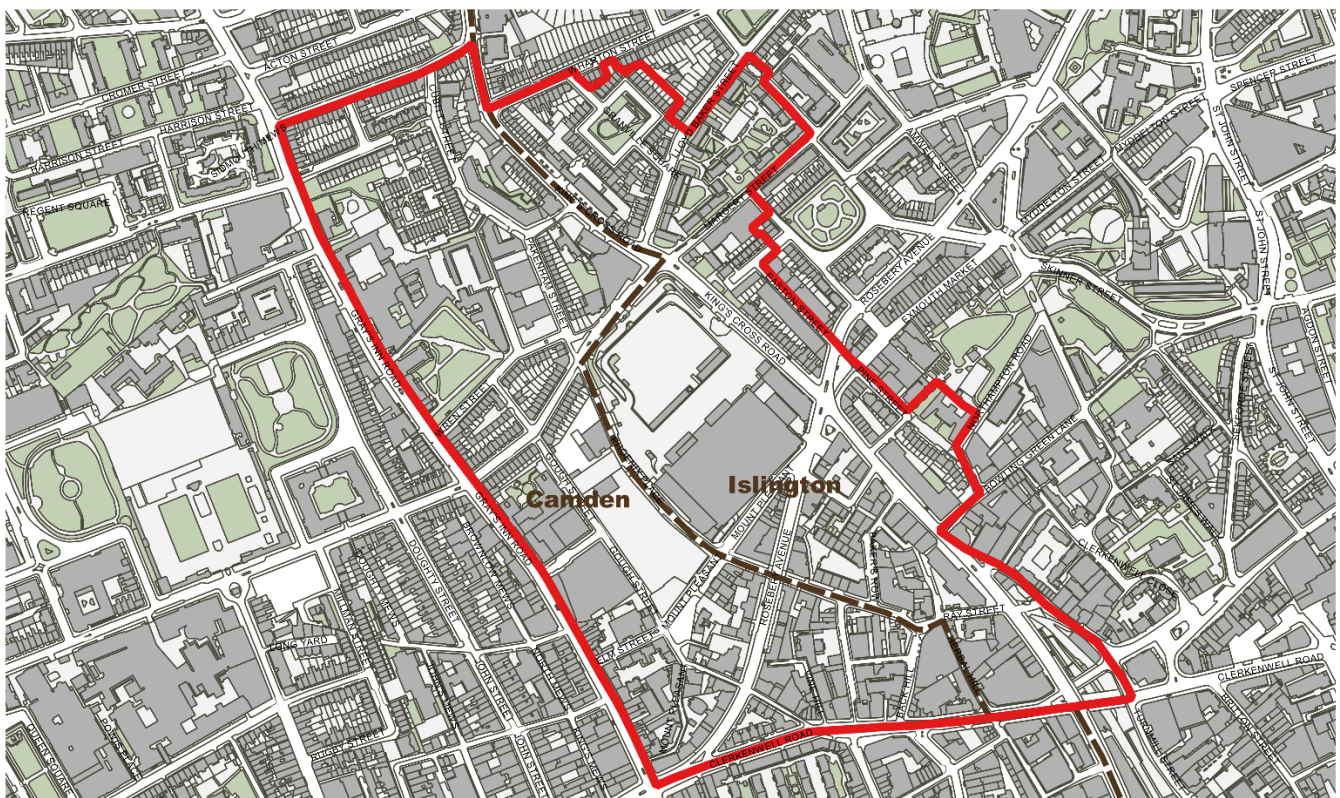

Neighbourhood Planning (General) Regulations 2012 (as amended)

Notice of Designation of the Mount Pleasant Neighbourhood Forum

The **Mount Pleasant Neighbourhood Forum** was originally designated by Islington and Camden Councils on 4 February 2016 for a period of 5 years. Notice is hereby given that the **Mount Pleasant Neighbourhood Forum** has been re-designated by Islington and Camden Councils (on 7 and 8 September 2023 respectively) for a further 5 years. The application was made by the Mount Pleasant Association. The designation of the **Mount Pleasant Neighbourhood Forum** relates to the **Mount Pleasant Neighbourhood Area** which was designated in 2016. The written constitution and contact details for the Mount Pleasant Neighbourhood Forum can be found online at: www.islington.gov.uk/neighbourhoodplanning.

In addition, hard copies of the above documents are available for inspection for a period of 6 weeks at:

Islington Council,
Town Hall,
Upper Street
N1 2UD
Monday to Friday, 9am– 5pm

Map of the Mount Pleasant Neighbourhood Area

Contains OS data © Crown copyright and database right 2023

 Mount Pleasant Neighbourhood Area
 Borough Boundary