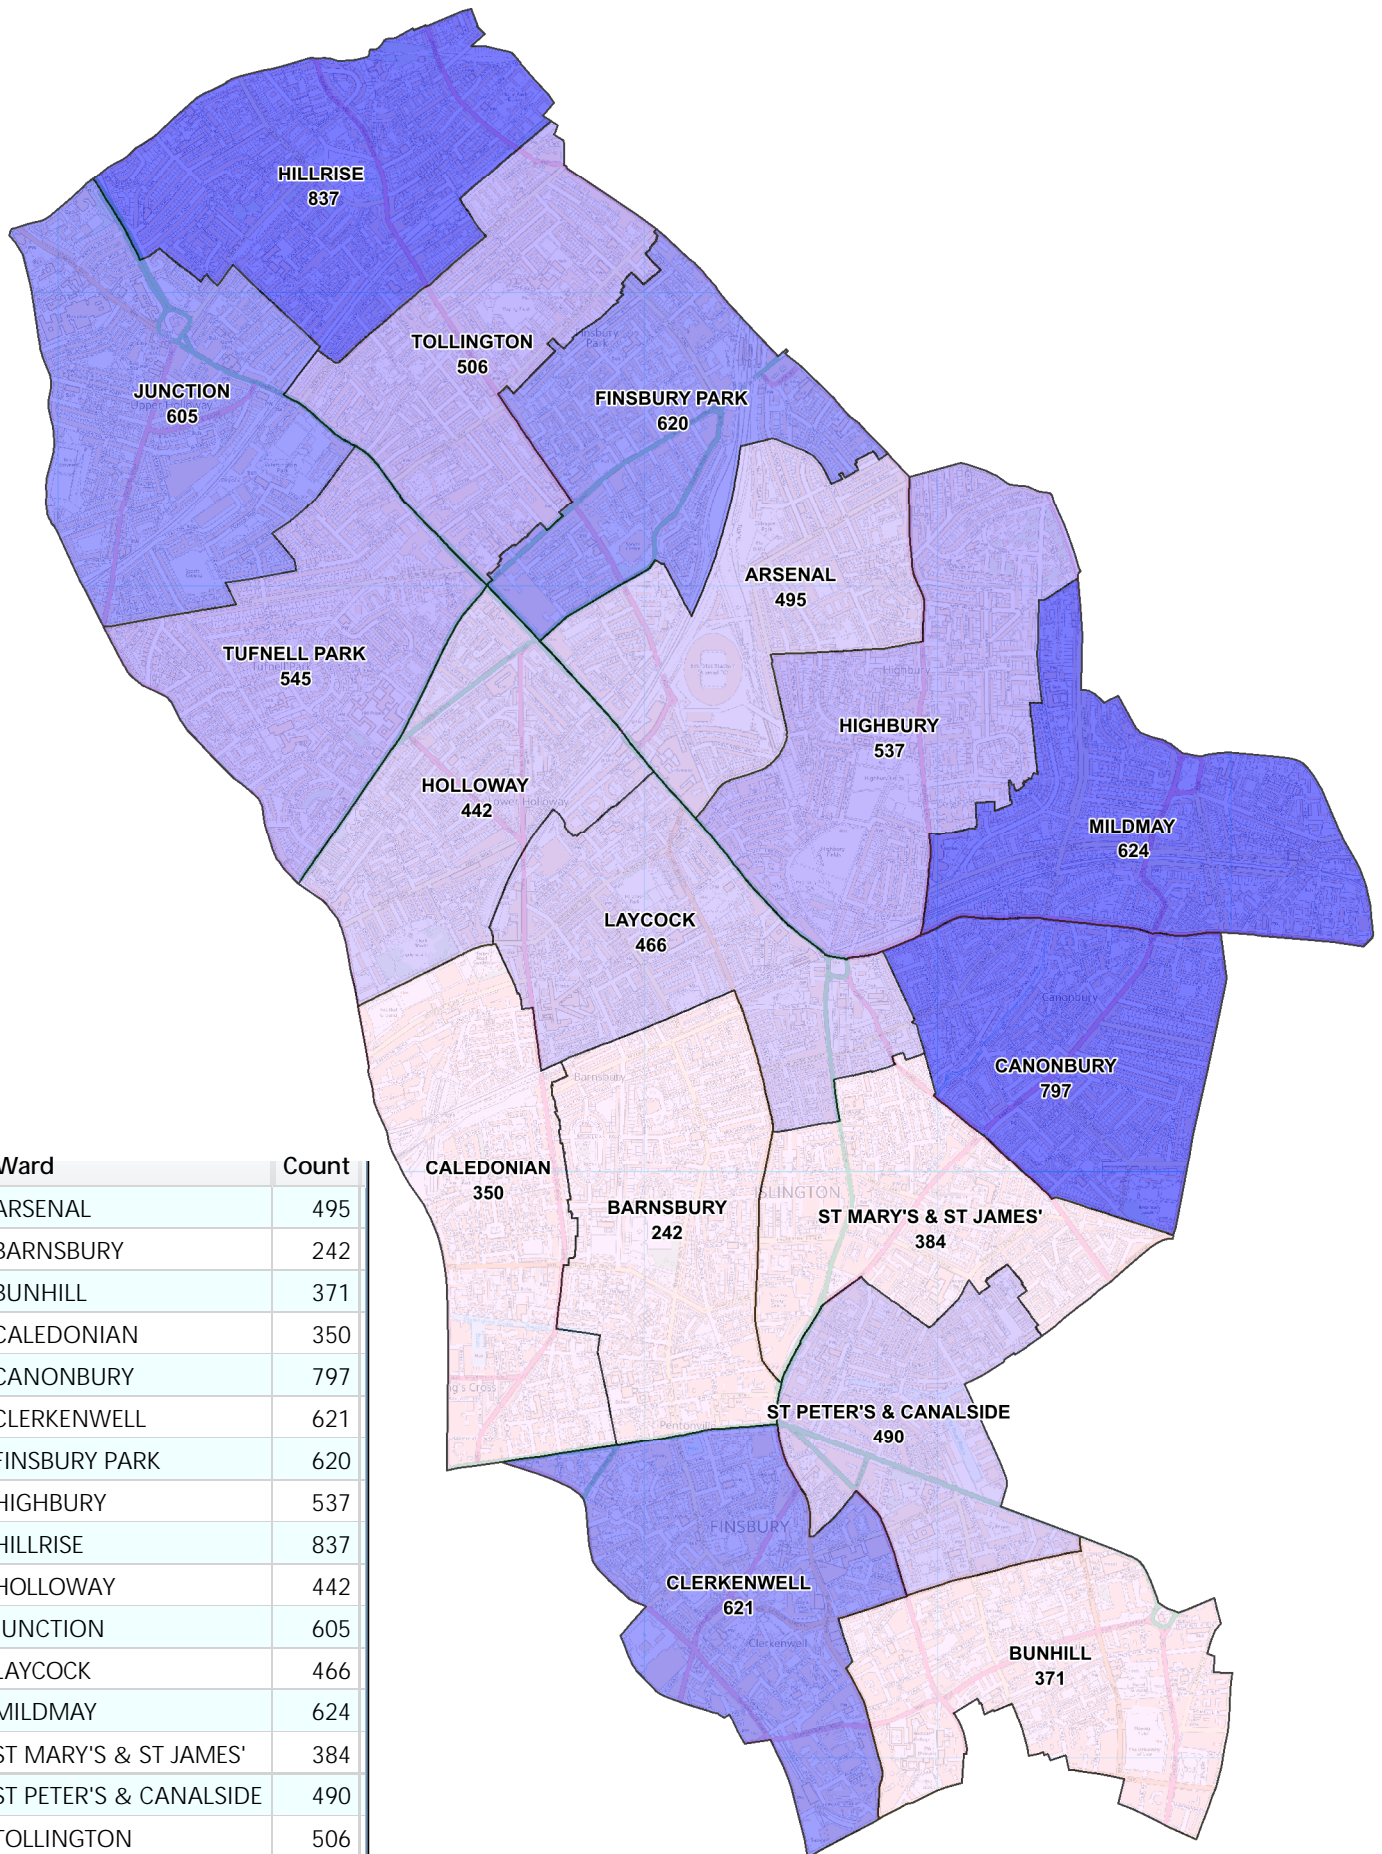

Number of one bedroom properties in Islington

Ward	Count
ARSENAL	495
BARNSBURY	242
BUNHILL	371
CALEDONIAN	350
CANONBURY	797
CLERKENWELL	621
FINSBURY PARK	620
HIGHBURY	537
HILLRISE	837
HOLLOWAY	442
JUNCTION	605
LAYCOCK	466
MILDMAY	624
ST MARY'S & ST JAMES'	384
ST PETER'S & CANALSIDE	490
TOLLINGTON	506
TUFNELL PARK	545